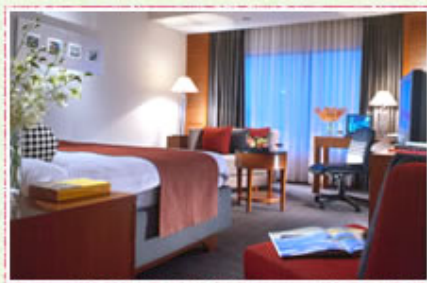

The excellent accommodations and facilities, which include a selection of fine restaurants, a business centre and a fitness centre make this five star property an exceptional choice for a Bangkok base.

Deluxe Room

Superior Room

## Recreation

Within the hotel, you will find satellite and cable TV. in every room, a selection of fine restaurants, a charming free-form pool in a landscaped setting and a Clark Hatch Fitness Centre.