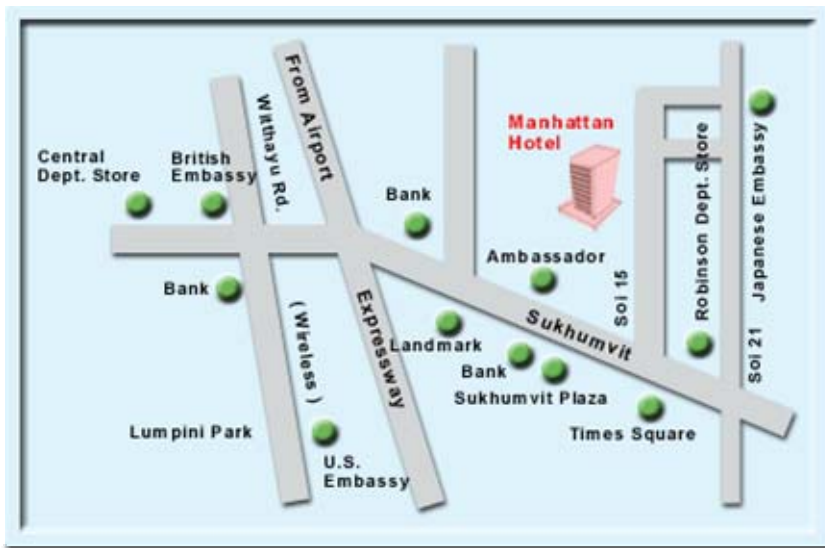

# The Hotel Manhattan BANGKOK

Conveniently located in central Bangkok, the Hotel Manhattan is accessible to the historical landmarks that have made Thailand renowned worldwide. When in the mood to shop, select from several deluxe air-conditioned shopping mall within minutes of the hotel. The airport is also easily accessible, with the airport expressway just a five-minute drive away.

All of these we do because our main mission is to give you the pampering service that no other hotel can give.

The Hotel Manhattan is ideal for business travellers as well as tourists due to its accessible location which is in the heart of Bangkok's business district. Our experienced and well trained staff can handle all hotel activities to guarantee you a enjoyable stay.