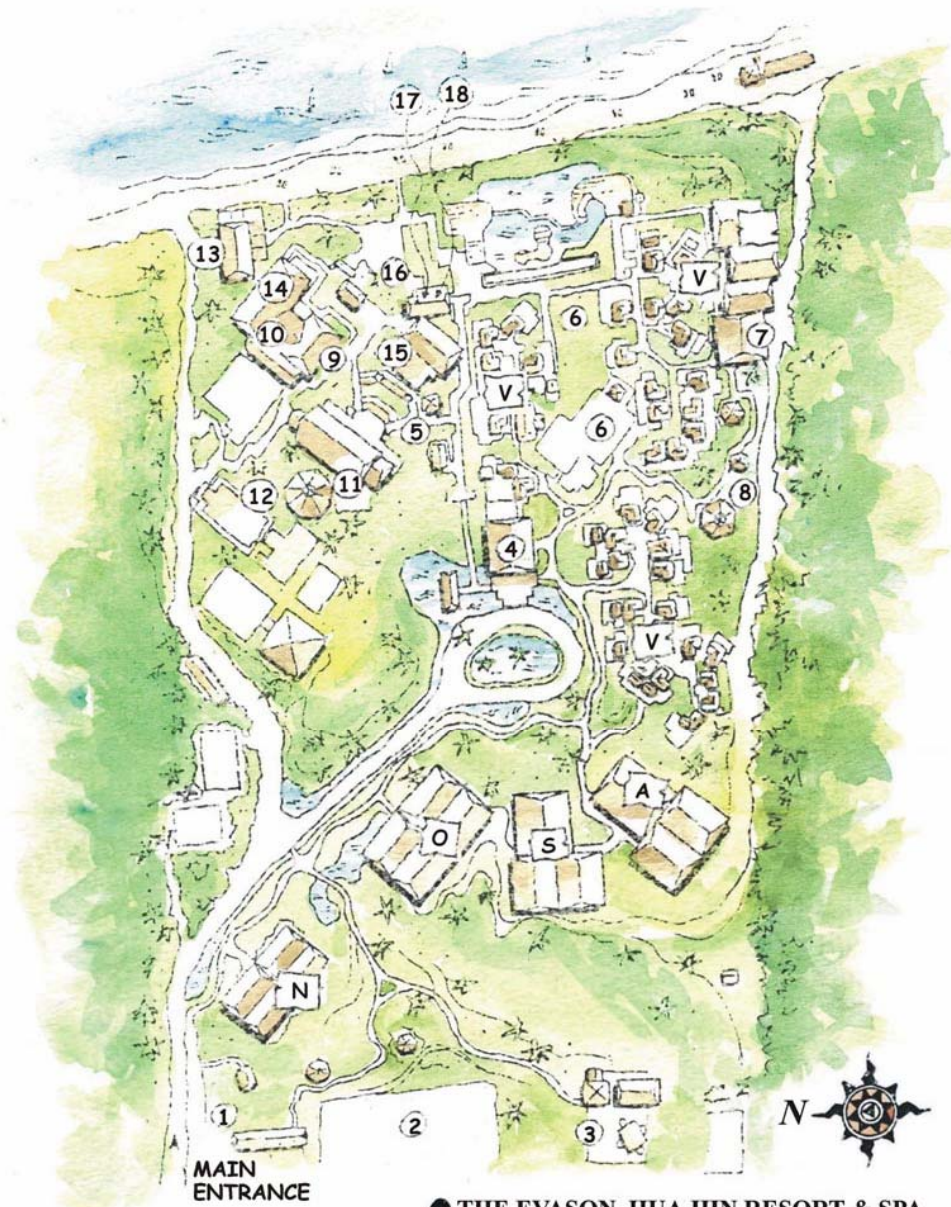

The Evason Hua Hin is located at Pranburi, a short 20 minutes drive south of Hua Hin town. Hua Hin is located approximately 200 kms. southwest of Bangkok. Recently upgraded highways provide for a leisurely three hour drive to Thailand's oldest beach resort area.

Lyxigt värre, bästa är att gå in på deras hemsida:

www.six-senses.com/evason-huahin/

För aktuella priser, klicka på länken "Priser" bredvid hotellnamnet

● **THE EVASON HUA HIN RESORT & SPA**

- ① ARCHERY ② TENNIS COURTS ③ JUST KIDS! ④ LOBBY ⑤ SHOPS ⑥ SPA
 ⑦ FIRST SENSE CONFERENCE ROOM ⑧ SECOND SENSE CONFERENCE ROOM
 ⑨ THIRD SENSE CONFERENCE ROOM ⑩ FOURTH SENSE CONFERENCE ROOM
 ⑪ FIFTH SENSE CONFERENCE ROOM ⑫ SIXTH SENSE CONFERENCE ROOM
 ⑬ THE BEACH RESTAURANT ⑭ THE RESTAURANT ⑮ THE OTHER RESTAURANT
 ⑯ THE BAR ⑰ WINE CELLAR ⑱ SEA SPORTS