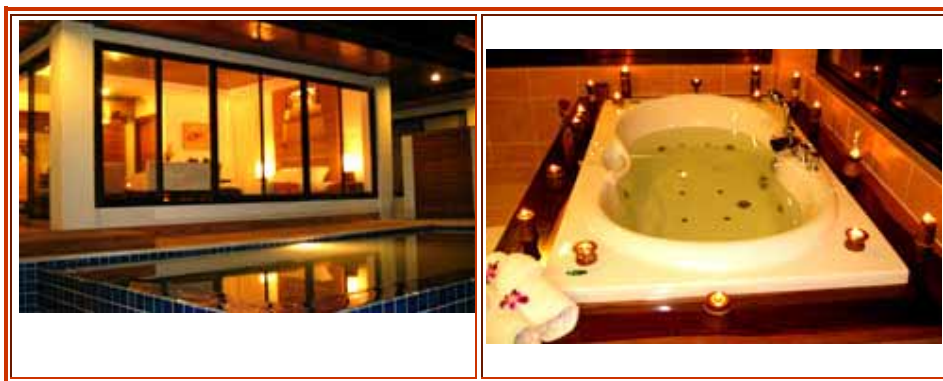

Chang Buri Resort & Spa
(Koh Chang Hillside)
99/9 Moo 4, Chang Island, Trat, Thailand.

Chang Buri Resort & Spa (Koh Chang Hillside), set in a wide lush tropical rainforest, overlooking the western coastlines of Koh Chang White Sand Beach. The hotel offer a unique blend serenity relaxation and the scenic beauty of the surrounding mountainous and tropical rainforest with the magnificent swimming pool make it the ideal getaway for nature lovers.

Accommodations Hotel Room

Villas

För aktuella priser, klicka på länken "[Priser](#)" bredvid hotellnamnet

Koh Chang Hillside Hotel is designed to offer every comfort and refinement. High quality facilities and commitment to exceptional service, ensure that all guests have a relaxing and memorable stay.

46 Air-conditioned Delux rooms and 8 Superior connecting room fully equipped with modern facilities decorate with teak wood and rattan furniture all rooms with private balcony.

- Modern facilities.
- Local and Satellite TV.
- IDD telephone in rooms.
- In-rooms mini bar.
- Magnificent swimming pool ,sun-desk and bar.
- Hillside Coffee shop serving local Thai and Western specialities.
- Safe deposit box at front desk.
- 7-eleven Shop.
- Spa.
- Internet Shop.
- Shopping area near by.

Spa

Magnificent swimming pool with private sun-deck and bar surrounding with tropical lush garden.

Location

Chang Buree Resort & Spa (Koh Chang Hillside) : 99/9 Moo 4, Koh Chang (Chang Island), Trat, Thailand.