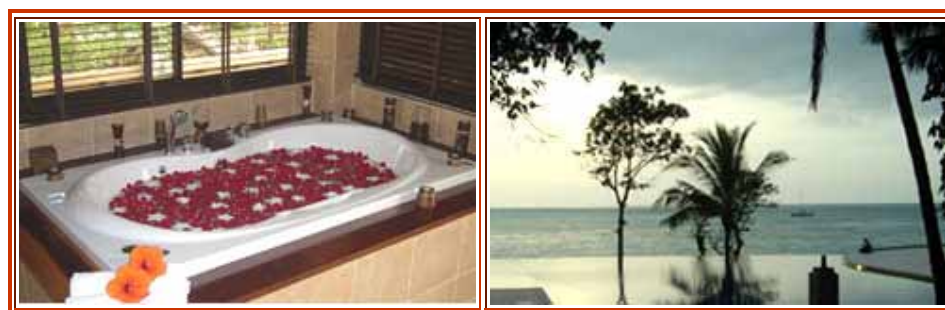

Chang Buri Resort & Spa
(Koh Chang Hillside)
99/9 Moo 4, Chang Island, Trat, Thailand.

Chang Buri Resort & Spa (Koh Chang Hillside), set in a wide lush tropical rainforest, overlooking the western coastlines of Koh Chang White Sand Beach. The hotel offer a unique blend serenity relaxation and the scenic beauty of the surrounding mountainous and tropical rainforest with the magnificent swimming pool make it the ideal getaway for nature lovers.

Accommodations Hotel Room

Villas

För aktuella priser, klicka på länken "[Priser](#)" bredvid hotellnamnet

Koh Chang Hillside Hotel is designed to offer every comfort and refinement. High quality facilities and commitment to exceptional service, ensure that all guests have a relaxing and memorable stay.

46 Air-conditioned Delux rooms and 8 Superior connecting room fully equipped with modern facilities decorate with teak wood and rattan furniture all rooms with private balcony.

- Modern facilities.
- Local and Satellite TV.
- IDD telephone in rooms.
- In-rooms mini bar.
- Magnificent swimming pool ,sun-desk and bar.
- Hillside Coffee shop serving local Thai and Western specialities.
- Safe deposit box at front desk.
- 7-eleven Shop.
- Spa.
- Internet Shop.
- Shopping area near by.

Spa

Magnificent swimming pool with private sun-deck and bar surrounding with tropical lush garden.

Location

Chang Buree Resort & Spa (Koh Chang Hillside) : 99/9 Moo 4, Koh Chang (Chang Island), Trat, Thailand.